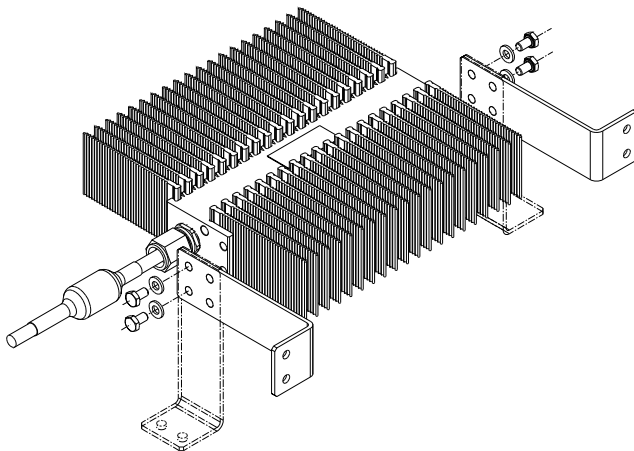

7.4 With two stainless steel mounting brackets (MW) - Special Accessories -

Please note the minimum clearances for the VARITHERM heater, as illustrated in 7.1 and 7.2.

The MB or MW mounting brackets can be ordered as an option.