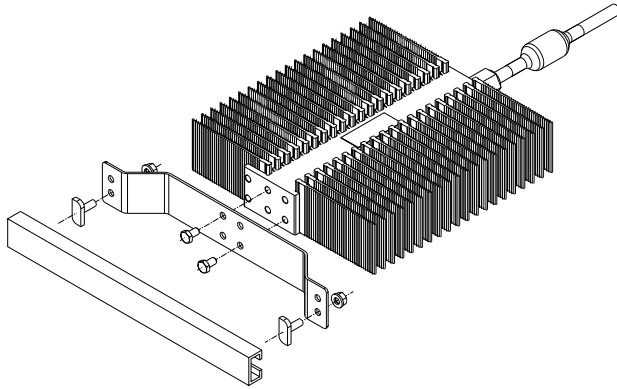

## 7.3 With one bow-type stainless steel mounting bracket (MB) - Special Accessories -

Please note the minimum clearances for the VARITHERM heater, as illustrated in 7.1 and 7.2.

## 7.4 With two stainless steel mounting brackets (MW) - Special Accessories -

Please note the minimum clearances for the VARITHERM heater, as illustrated in 7.1 and 7.2.

The MB or MW mounting brackets can be ordered as an option.